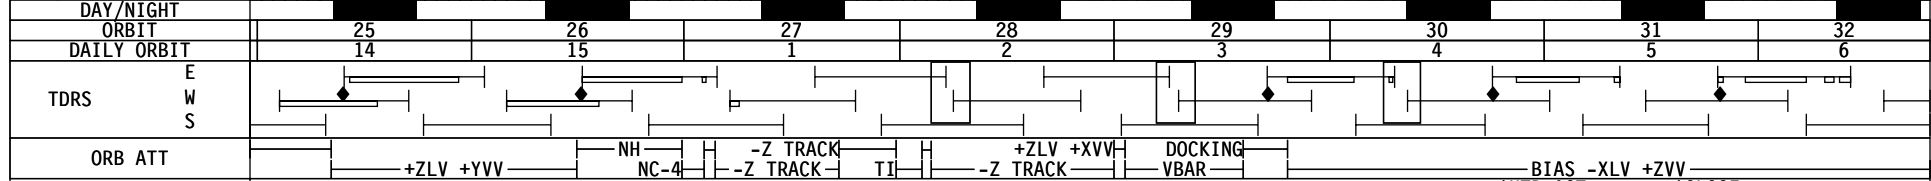

NOTES

* DOCKING @ MET 1/18:55

*HTR ACT *CLOSE *CLOSE