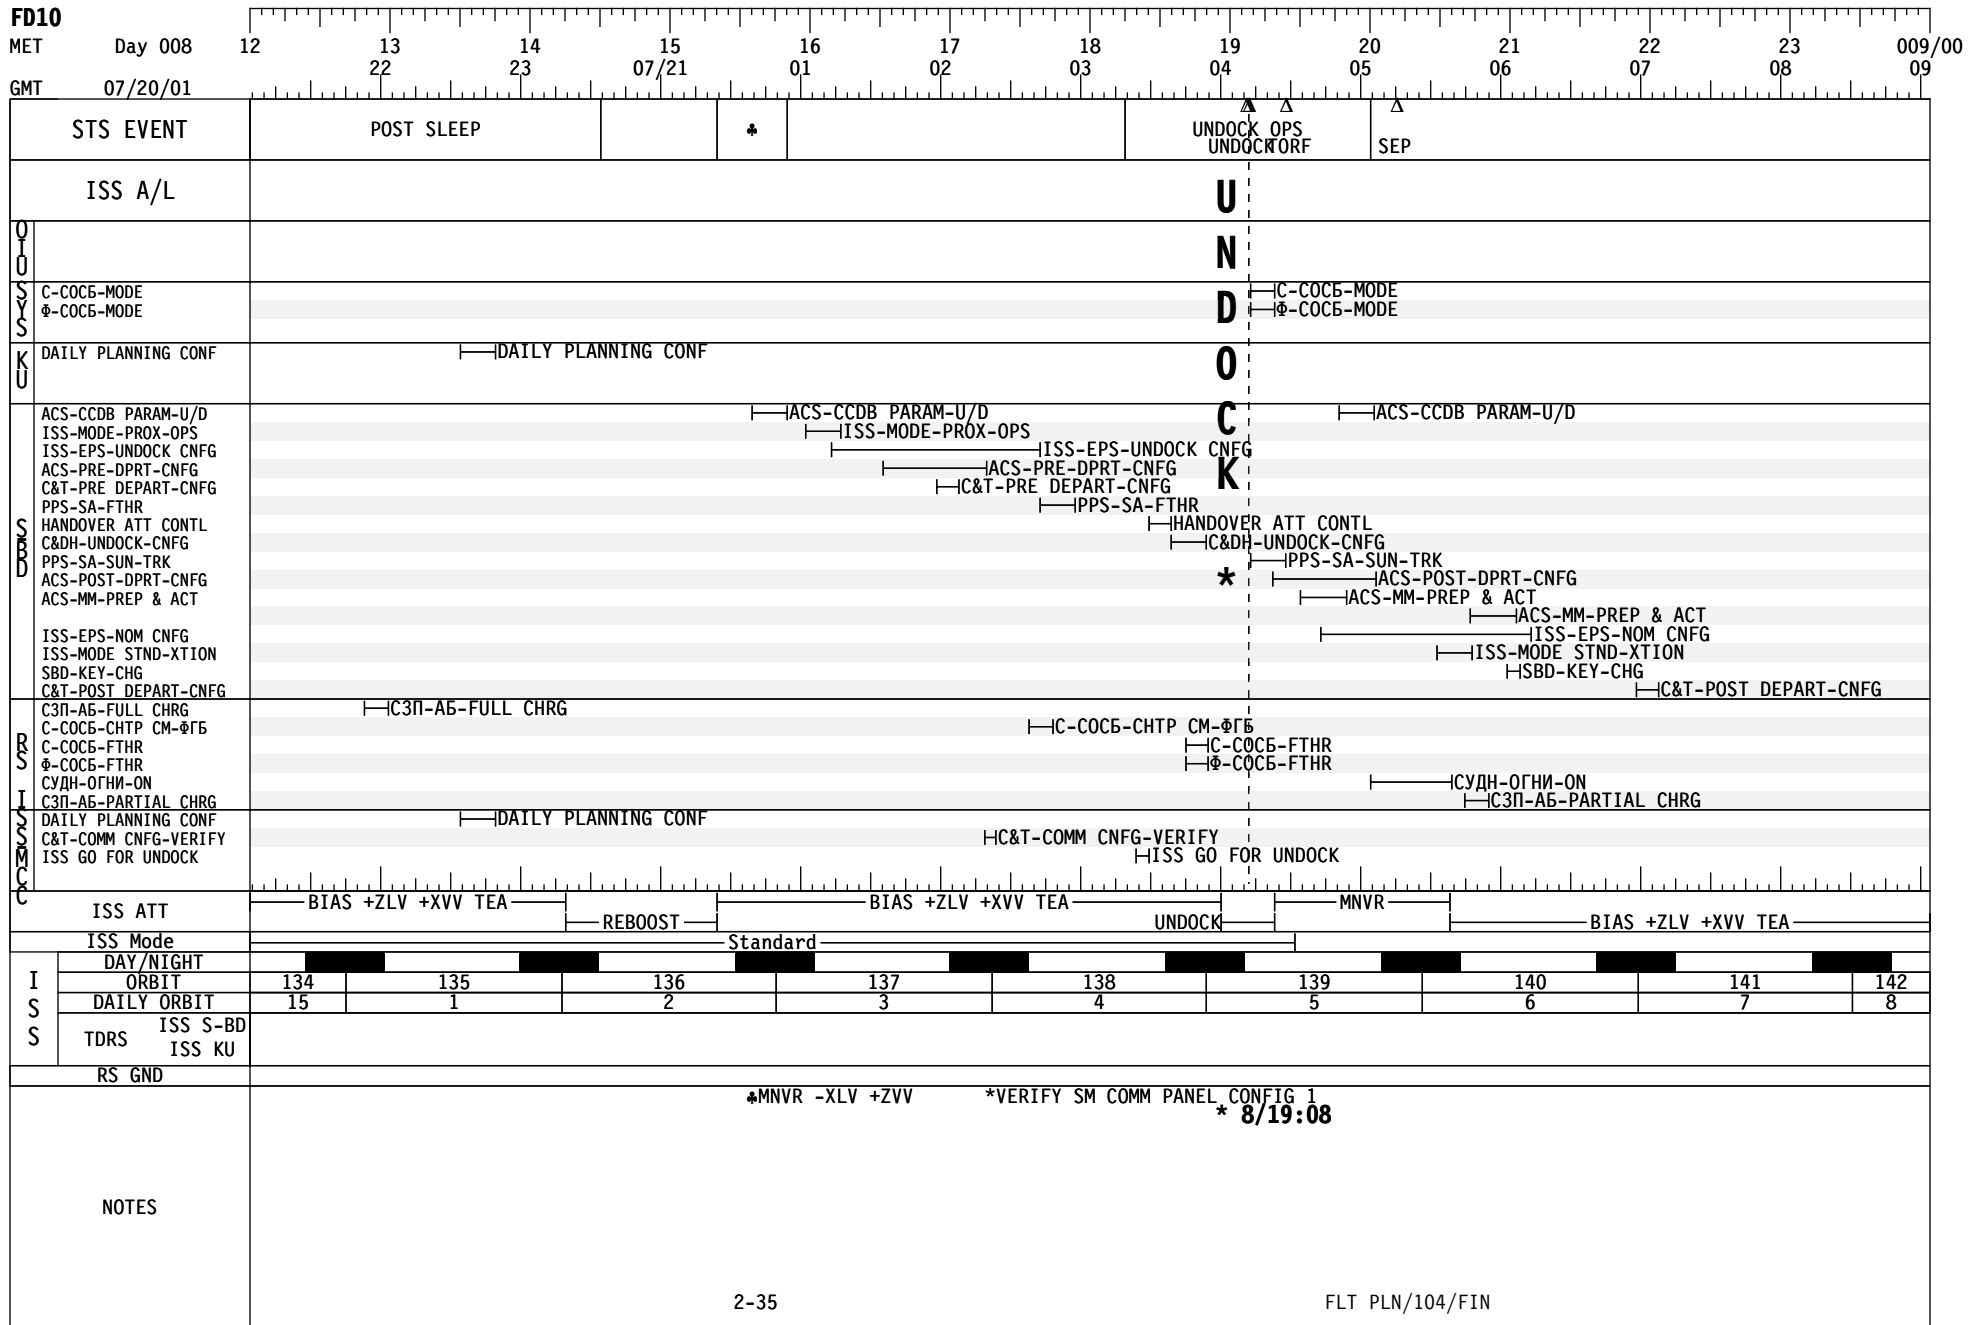

STS-104/7A JOINT MSN SHORT TERM PLAN