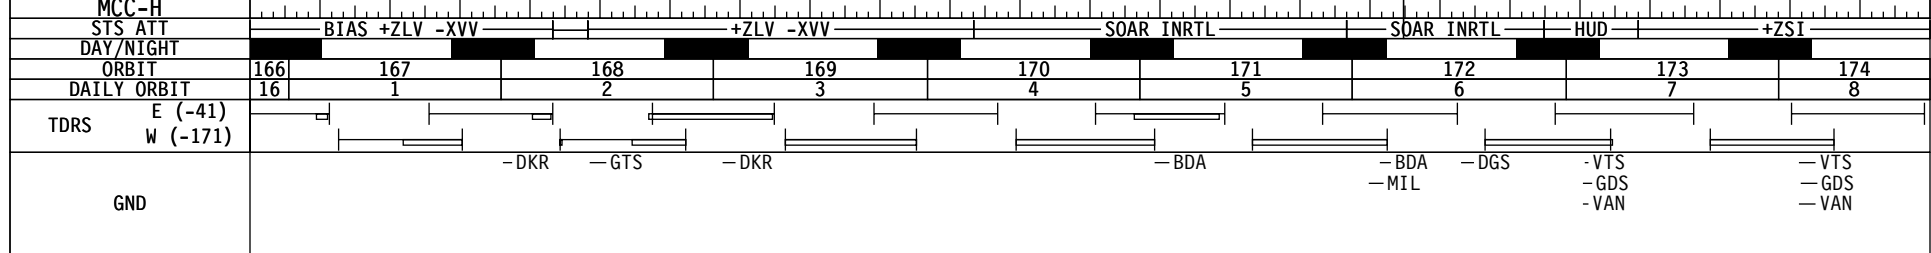

NOTES

•AIR SAMPL

*D/O BURN
MET: 10/19:14

*KSC LANDING
MET: 10/20:14